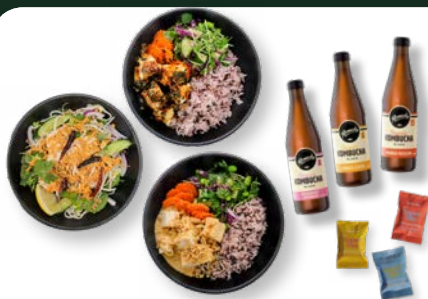

TRIPLE CHILLI BOWL 🌶️🌶️🌶️ GF N S SE

Chicken, tofu, or beef in spicy triple chilli sauce with peanuts and fried chillies. Served with Thai berry rice, red cabbage, cucumber, pickled carrot, snow pea sprouts, edamame, soy and sesame oil dressing. Vegan option available.

Explore the full menu with
over 20 options to choose from at
bananablossomsalads.com

Try a popular combo

Ask your store for more info

Salad lovers

STARTS AT \$26.90PP*

Vegan New York Tofu (tofu)
Tokyo Classic Salad (your choice of protein)
Thai Beef Salad

Pack also includes **1x DRINK**
and **1x SWEET TREAT** per person

Meat lovers

STARTS AT \$26.90PP*

Thai Beef Salad
Crispy Noodle Minced Pork
Satay Salad (your choice of protein)

Pack also includes **1x DRINK**
and **1x SWEET TREAT** per person

Warm & Wonderful Pack

STARTS AT \$26.50PP*

Soy Bowl (your choice of protein)
Triple Chilli Bowl (your choice of protein)
Satay Bowl (your choice of protein)

Pack also includes **1x DRINK**
and **1x SWEET TREAT** per person